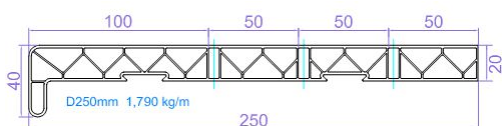

ŠIFRA ART	OPIS
32124	KLUPICA PVC 250 BIJELA AS
50652	KLUPICA PVC 250 MERMER AS
32196	KLUPICA PVC 250 MAHAGONIJ AS
50395	KLUPICA PVC 250 GOLDEN OAK CEL
50397	KLUPICA PVC 250 TAMNI ORAH CEL