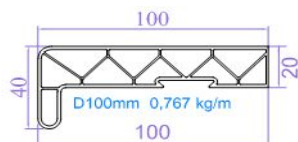

PVC KLUPICE

ŠIFRA ART	OPIS
32129	KLUPICA PVC 100 BIJELA AS
32130	KLUPICA PVC 100 MERMER AS
32131	KLUPICA PVC 100 MAHAGONIJ AS