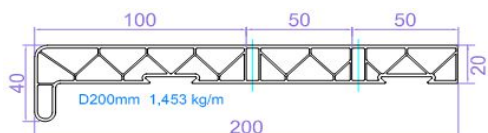

ŠIFRA ART	OPIS
32121	KLUPICA PVC 200 BIJELA AS
32122	KLUPICA PVC 200 MERMER AS
32123	KLUPICA PVC 200 MAHAGONIJ AS
50275	KLUPICA PVC 200 GOLDEN OAK CEL
50320	KLUPICA PVC 200 TAMNI ORAH CEL