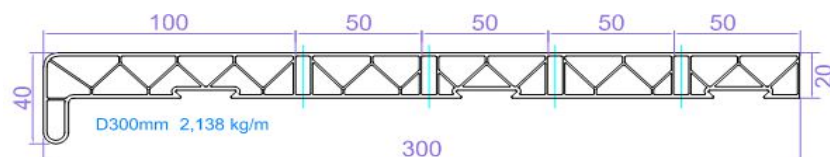

ŠIFRA ART	OPIS
32127	KLUPICA PVC 300 BIJELA AS
50653	KLUPICA PVC 300 MERMER AS
50396	KLUPICA PVC 300 GOLDEN OAK CEL
50398	KLUPICA PVC 300 TAMNI ORAH CEL