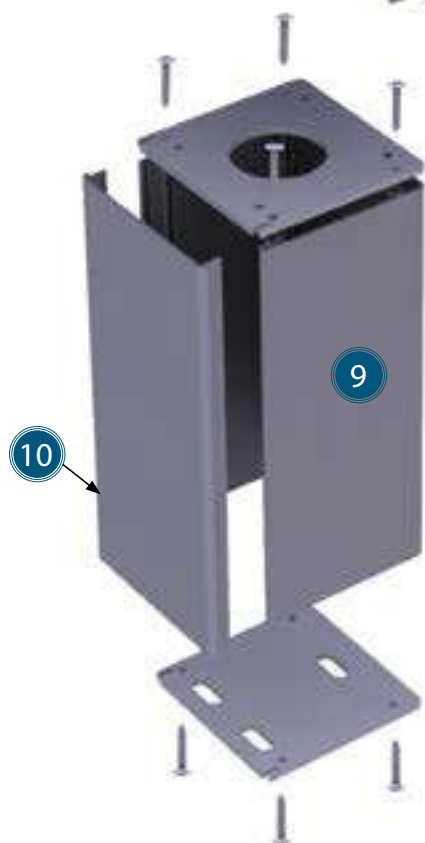

15x160 Lamela
15x160 Paneling
Product Code: 2546
Weight kg/m: 1,591
(160 x 16 x 1,6mm)

16mm F Profil
16mm F Profile
Product Code: 2538
Weight kg/m: 0,210
(28,5 x 26 x 1mm)

SISTEM STAKLENE BAŠTE | WINTERGARDEN SYSTEM