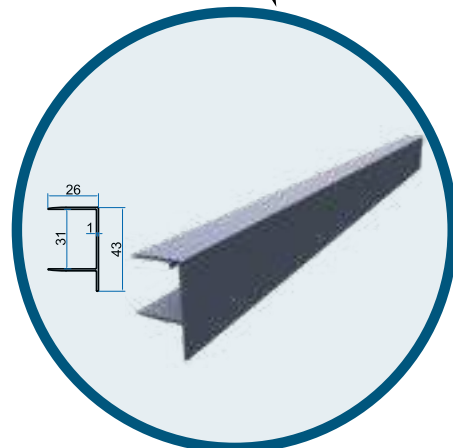

16mm F Profil
16mm F Profile
Product Code: 2538
Weight kg/m: 0,210
(28,5 x 26 x 1mm)