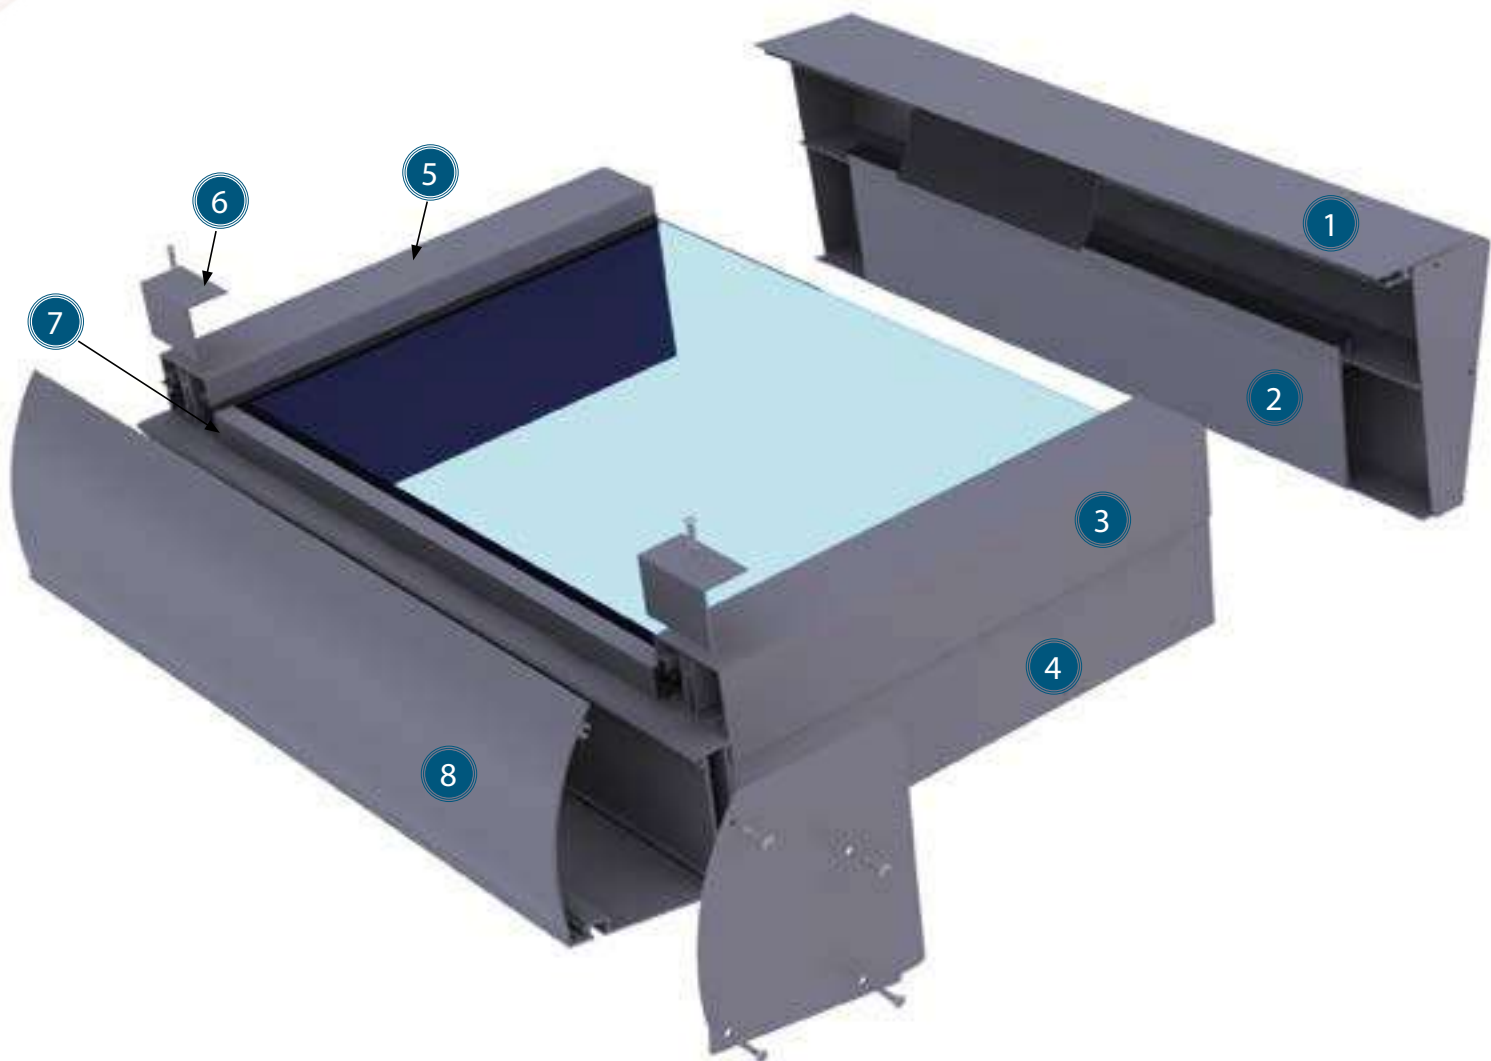

15x160 Lamela
15x160 Paneling
Product Code: 2546
Weight kg/m: 1,591
(160 x 16 x 1,6mm)

16mm F Profil
16mm F Profile
Product Code: 2538
Weight kg/m: 0,210
(28,5 x 26 x 1mm)

SISTEM STAKLENE BAŠTE | WINTERGARDEN SYSTEM